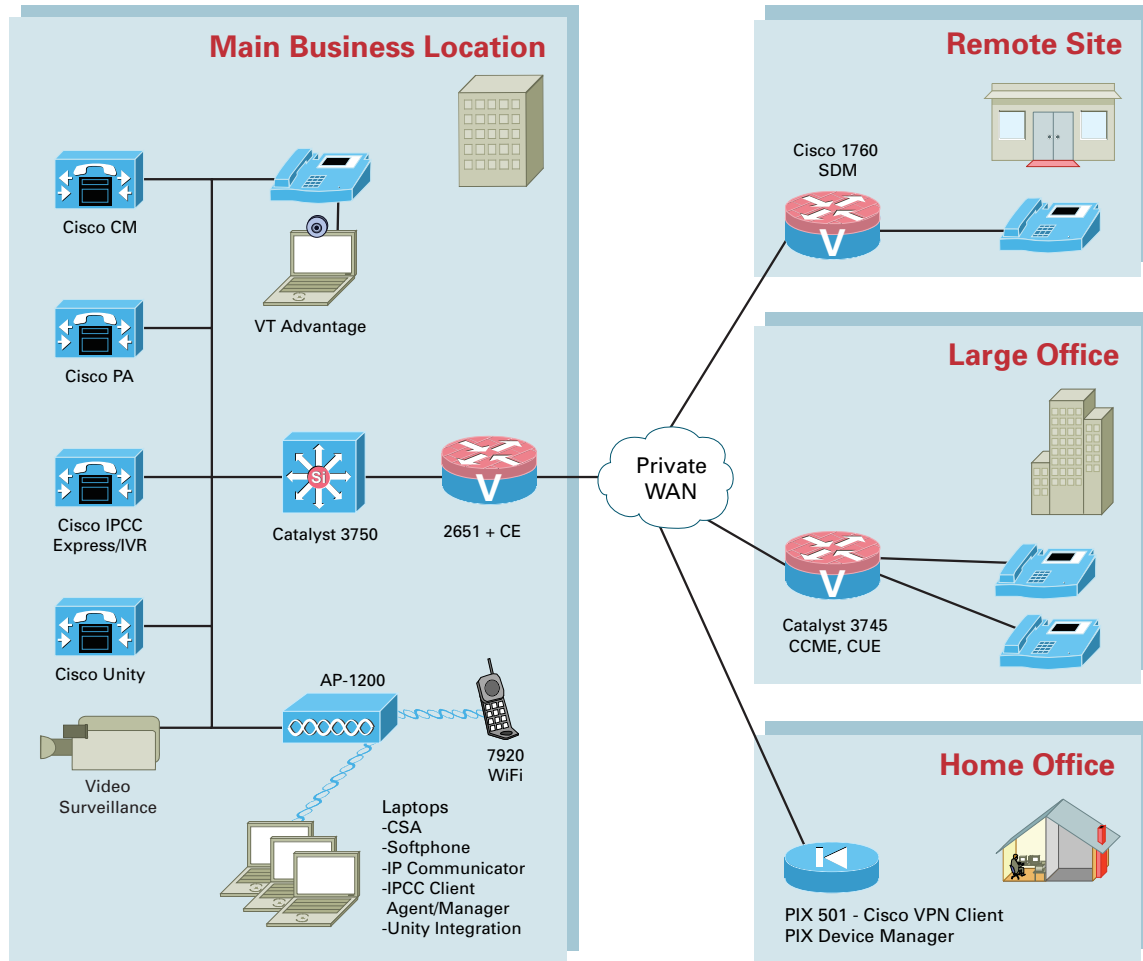

NETWORK ON WHEELS SOLUTIONS BLUEPRINT

IP COMMUNICATIONS SOLUTIONS

- IP Communicator
- Softphone
- VT Advantage
- CCME, CUE, CCM
- IPCC Express
- Unity
- PA
- IVR
- Vertical Applications

SECURITY SOLUTIONS

- SDM
- CSA
- LEAP - Wireless Security
- PDM
- VPN
- IP/Video Surveillance

MOBILITY SOLUTIONS

- WLAN Products
- AP's - LEAP Authentication
- IOS - Web Management
- QoS - Traffic Prioritization

NETWORK FOUNDATION SOLUTIONS

- QoS
- Converged Networks
- Secure Agents
- Ease-of-use
- Content Engine

MANAGEMENT APPLICATIONS

- CMS/CAN
- SDM
- PDM
- CCM / CCME
- Web-based Device Management